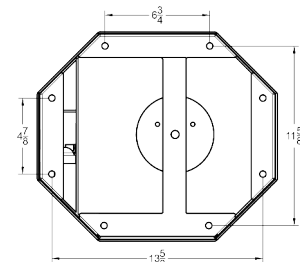

Capacity:

- 1 Giant Jumbo 12" Diameter Corred and Coreless Roll
- 1 Mini Jumbo 9" Diameter Corred and Coreless Roll

Installation: Secure fixture to wall with appropriate 3/8" Stainless Steel anchoring hardware (not provided) for optimal installation strength. Recommended 3/4" or greater back bracing for walls. Partitions may require T-nuts or other suitable anchoring devices. When possible it is recommended that units be through bolted back-to-back providing optimal installation strength.

Guide Specification: Dispenser shall be constructed with American made, 12 or 16 gauge 304L or 12 gauge 316L Stainless Steel joined /w TIG welds and edges deburred. Dispenser shall not be cross-metal contaminated during manufacturing construction. Dispenser housing shall provide protective cover for tissue paper against drip and spray. Protective shroud adds security for padlock. Dispenser shall have 3/8" mounting holes. Dispenser shall accept multiple paper styles. 316L SS shall be used for US Navy maritime use or if exposure to salt water is prevalent.

Warranty: See Website Product Page for Details.