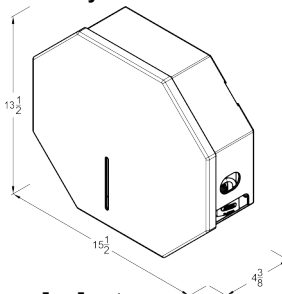

Capacity:

- 1 Giant Jumbo 12" Diameter Corred and Coreless Roll
- 1 Mini Jumbo 9" Diameter Corred and Coreless Roll

Installation: Secure fixture to wall with appropriate 3/8" Stainless Steel anchoring hardware (not provided) for optimal installation strength. Recommended 3/4" or greater back bracing for walls. Partitions may require T-nuts or other suitable anchoring devices. When possible it is recommended that units be through bolted back-to-back providing optimal installation strength.

Guide Specification: Dispenser shall be constructed with American made, 12 or 16 gauge 304L or 12 gauge 316L Stainless Steel joined /w TIG welds and edges deburred. Dispenser shall not be cross-metal contaminated during manufacturing construction. Dispenser housing shall provide protective cover for tissue paper against drip and spray. Protective shroud adds security for padlock. Dispenser shall have 3/8" mounting holes. Dispenser shall accept multiple paper styles. 316L SS shall be used for US Navy maritime use or if exposure to salt water is prevalent.

Warranty: See Website Product Page for Details.