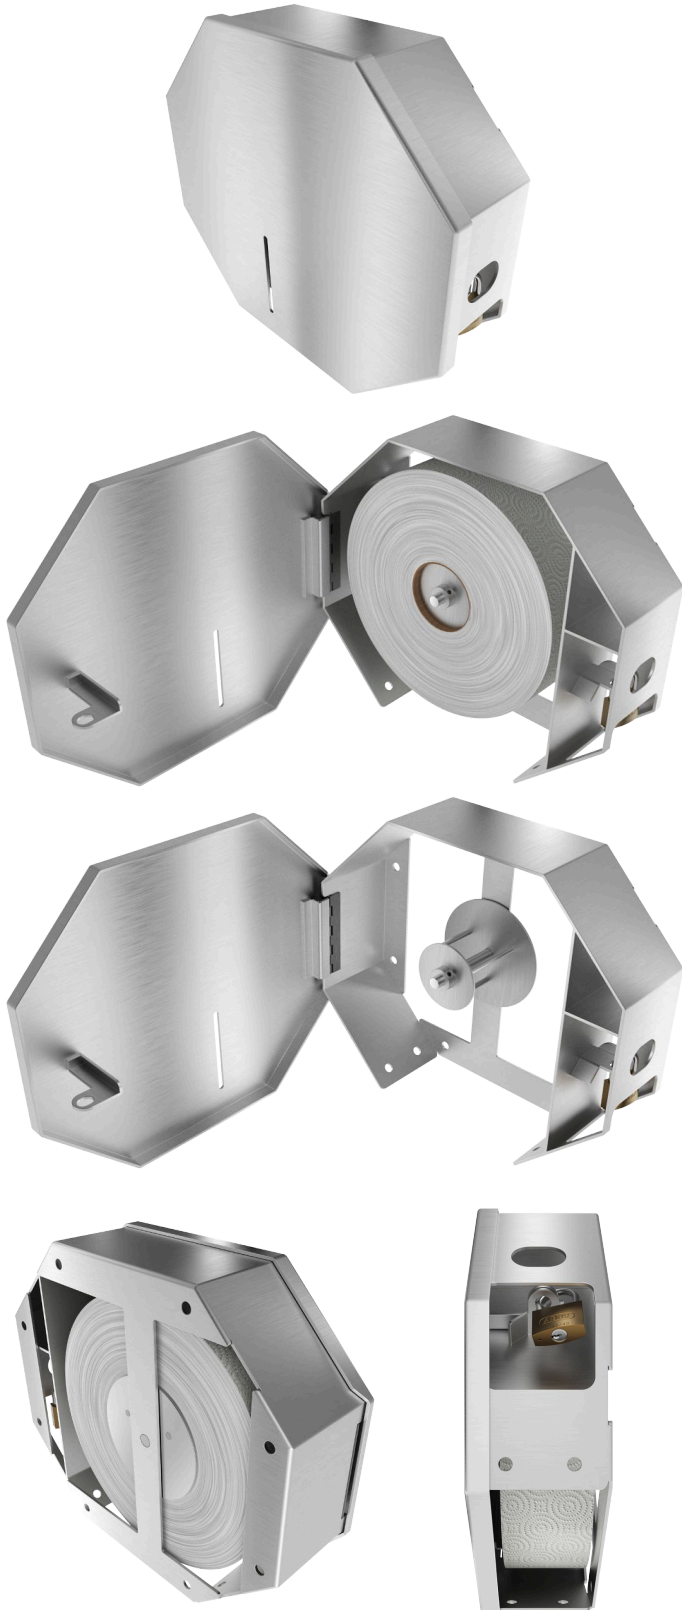

Capacity:

- 1 Giant Jumbo 12" Diameter Corred and Coreless Roll
- 1 Mini Jumbo 9" Diameter Corred and Coreless Roll

Installation: Secure fixture to wall with appropriate 3/8" Stainless Steel anchoring hardware (not provided) for optimal installation strength. Recommended 3/4" or greater back bracing for walls. Partitions may require T-nuts or other suitable anchoring devices. When possible it is recommended that units be through bolted back-to-back providing optimal installation strength.

Guide Specification: Dispenser shall be constructed with American made, 12 or 16 gauge 304L or 12 gauge 316L Stainless Steel joined /w TIG welds and edges deburred. Dispenser shall not be cross-metal contaminated during manufacturing construction. Dispenser housing shall provide protective cover for tissue paper against drip and spray. Protective shroud adds security for padlock. Dispenser shall have 3/8" mounting holes. Dispenser shall accept multiple paper styles. 316L SS shall be used for US Navy maritime use or if exposure to salt water is prevalent.

Warranty: See Website Product Page for Details.