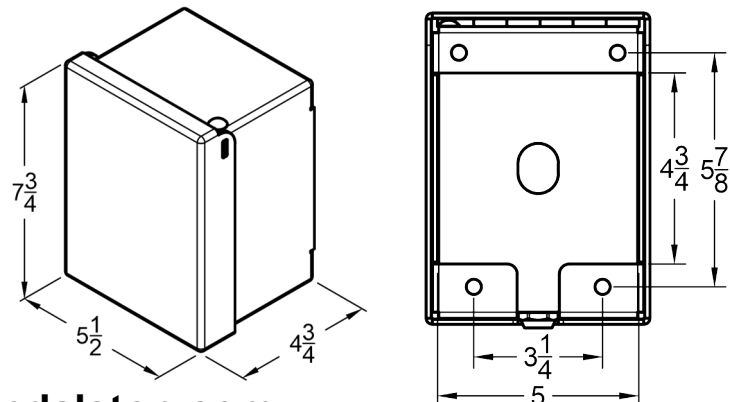

Model Names:

- AA-EB-2G-CL-304L-12g
- AA-EB-2G-CL-316L-12g

Finish: Stainless Steel Satin # 4 Finish

Mounting: 3/8" Surface Mounting Hole Placements

Capacity: Standard Size Outdoor Electrical Box.
1/2" Conduit, with up to 0.8" outside diameter.

Installation: Secure fixture to wall with appropriate 3/8" stainless steel anchoring hardware (not provided) for optimal installation strength. Recommended 3/4" or greater back bracing for walls. Partitions may require T-nuts or other suitable anchoring devices. When possible it is recommended that units be through bolted back to back providing optimal installation strength.

Guide Specification: Security Box shall be constructed with American made, 12 gauge 304L or 12 gauge 316L Stainless Steel joined w/ TIG welds and edges deburred. Security Box shall not be cross-metal contaminated during manufacturing construction. Security Box shall provide protective cover against drip and spray. Security Box shall have 3/8" mounting holes. Security Box shall accommodate standard single-gang duplex receptacle box styles. 316L SS shall be used for US Navy maritime use or if exposure to salt water is prevalent.

Warranty: See Website Product Page for Details.