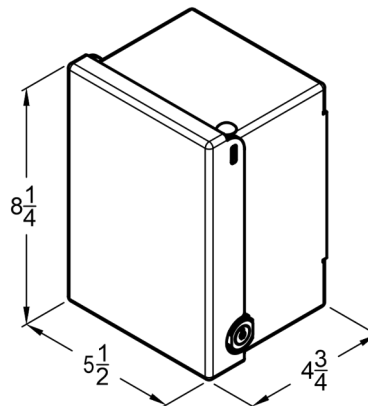

www.vandalstop.com

Phone
(530) 894 7867

Vandal Stop Products by Atlas American LLC
1930 Village Center Circle #3-5871
Las Vegas, NV 89134

E-Mail
sales@vandalstop.com