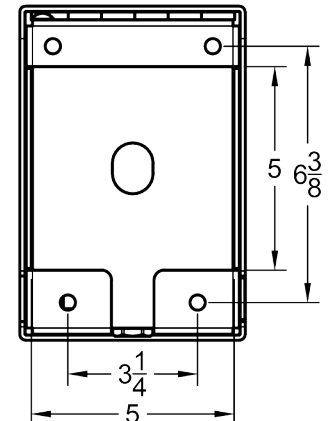

www.vandalstop.com

Phone
(530) 894 7867

Vandal Stop Products by Atlas American LLC
1930 Village Center Circle #3-5871
Las Vegas, NV 89134

E-Mail
sales@vandalstop.com