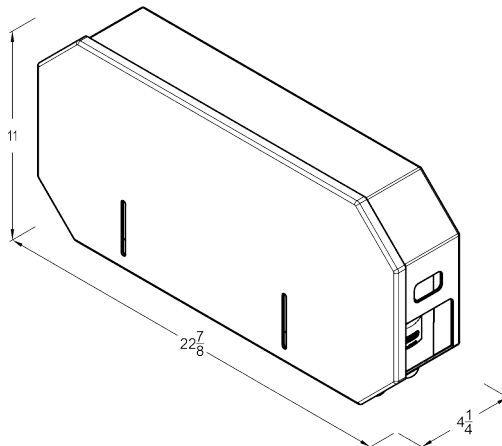

Finish: Stainless Steel Satin #4 Finish

Mounting: ³/₈" Surface Mounting Hole Placements

Capacity: Fits Two 9" Mini Jumbo Rolls

Installation: Secure fixture to wall with appropriate ³/₈" stainless steel anchoring hardware (not provided) for optimal installation strength. Recommended ³/₄" or greater back bracing for walls. Partitions may require T-nuts or other suitable anchoring devices. When possible it is recommended that units be through bolted back to back providing optimal installation strength.

Guide Specification: Dispenser shall be constructed with American made, 12 gauge 304L or 12 gauge 316L Stainless Steel joined w/ TIG welds and edges deburred. Dispenser shall not be cross-metal contaminated during manufacturing construction. Dispenser housing shall provide protective cover for tissue paper against drip and spray. Protective shroud adds security for padlock. Dispenser shall have ³/₈" mounting holes. Dispenser shall accept multiple paper styles. 316L SS shall be used for US Navy maritime use or if exposure to salt water is prevalent.

Warranty: See Website Product Page for Details.