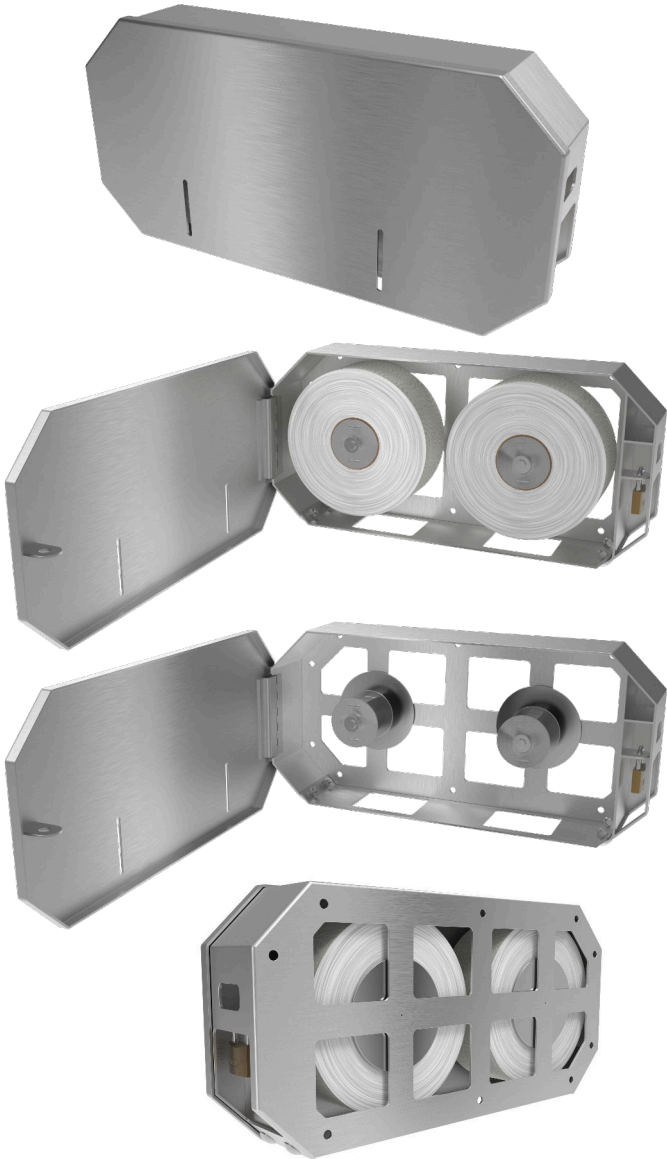

Finish: Stainless Steel Satin #4 Finish

Mounting: ³/₈" Surface Mounting Hole Placements

Capacity: Fits Two 9" Mini Jumbo Rolls

Installation: Secure fixture to wall with appropriate ³/₈" stainless steel anchoring hardware (not provided) for optimal installation strength. Recommended ³/₄" or greater back bracing for walls. Partitions may require T-nuts or other suitable anchoring devices. When possible it is recommended that units be through bolted back to back providing optimal installation strength.

Guide Specification: Dispenser shall be constructed with American made, 12 gauge 304L or 12 gauge 316L Stainless Steel joined w/ TIG welds and edges deburred. Dispenser shall not be cross-metal contaminated during manufacturing construction. Dispenser housing shall provide protective cover for tissue paper against drip and spray. Protective shroud adds security for padlock. Dispenser shall have ³/₈" mounting holes. Dispenser shall accept multiple paper styles. 316L SS shall be used for US Navy maritime use or if exposure to salt water is prevalent.

Warranty: See Website Product Page for Details.