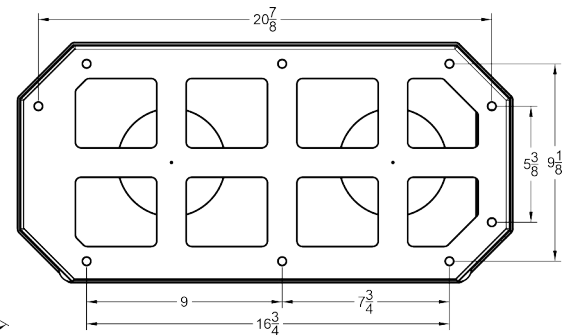

Finish: Stainless Steel Satin #4 Finish

Mounting: ³/₈" Surface Mounting Hole Placements

Capacity: Fits Two 9" Mini Jumbo Rolls

Installation: Secure fixture to wall with appropriate ³/₈" stainless steel anchoring hardware (not provided) for optimal installation strength. Recommended ³/₄" or greater back bracing for walls. Partitions may require T-nuts or other suitable anchoring devices. When possible it is recommended that units be through bolted back to back providing optimal installation strength.

Guide Specification: Dispenser shall be constructed with American made, 12 gauge 304L or 12 gauge 316L Stainless Steel joined w/ TIG welds and edges deburred. Dispenser shall not be cross-metal contaminated during manufacturing construction. Dispenser housing shall provide protective cover for tissue paper against drip and spray. Protective shroud adds security for padlock. Dispenser shall have ³/₈" mounting holes. Dispenser shall accept multiple paper styles. 316L SS shall be used for US Navy maritime use or if exposure to salt water is prevalent.

Warranty: See Website Product Page for Details.